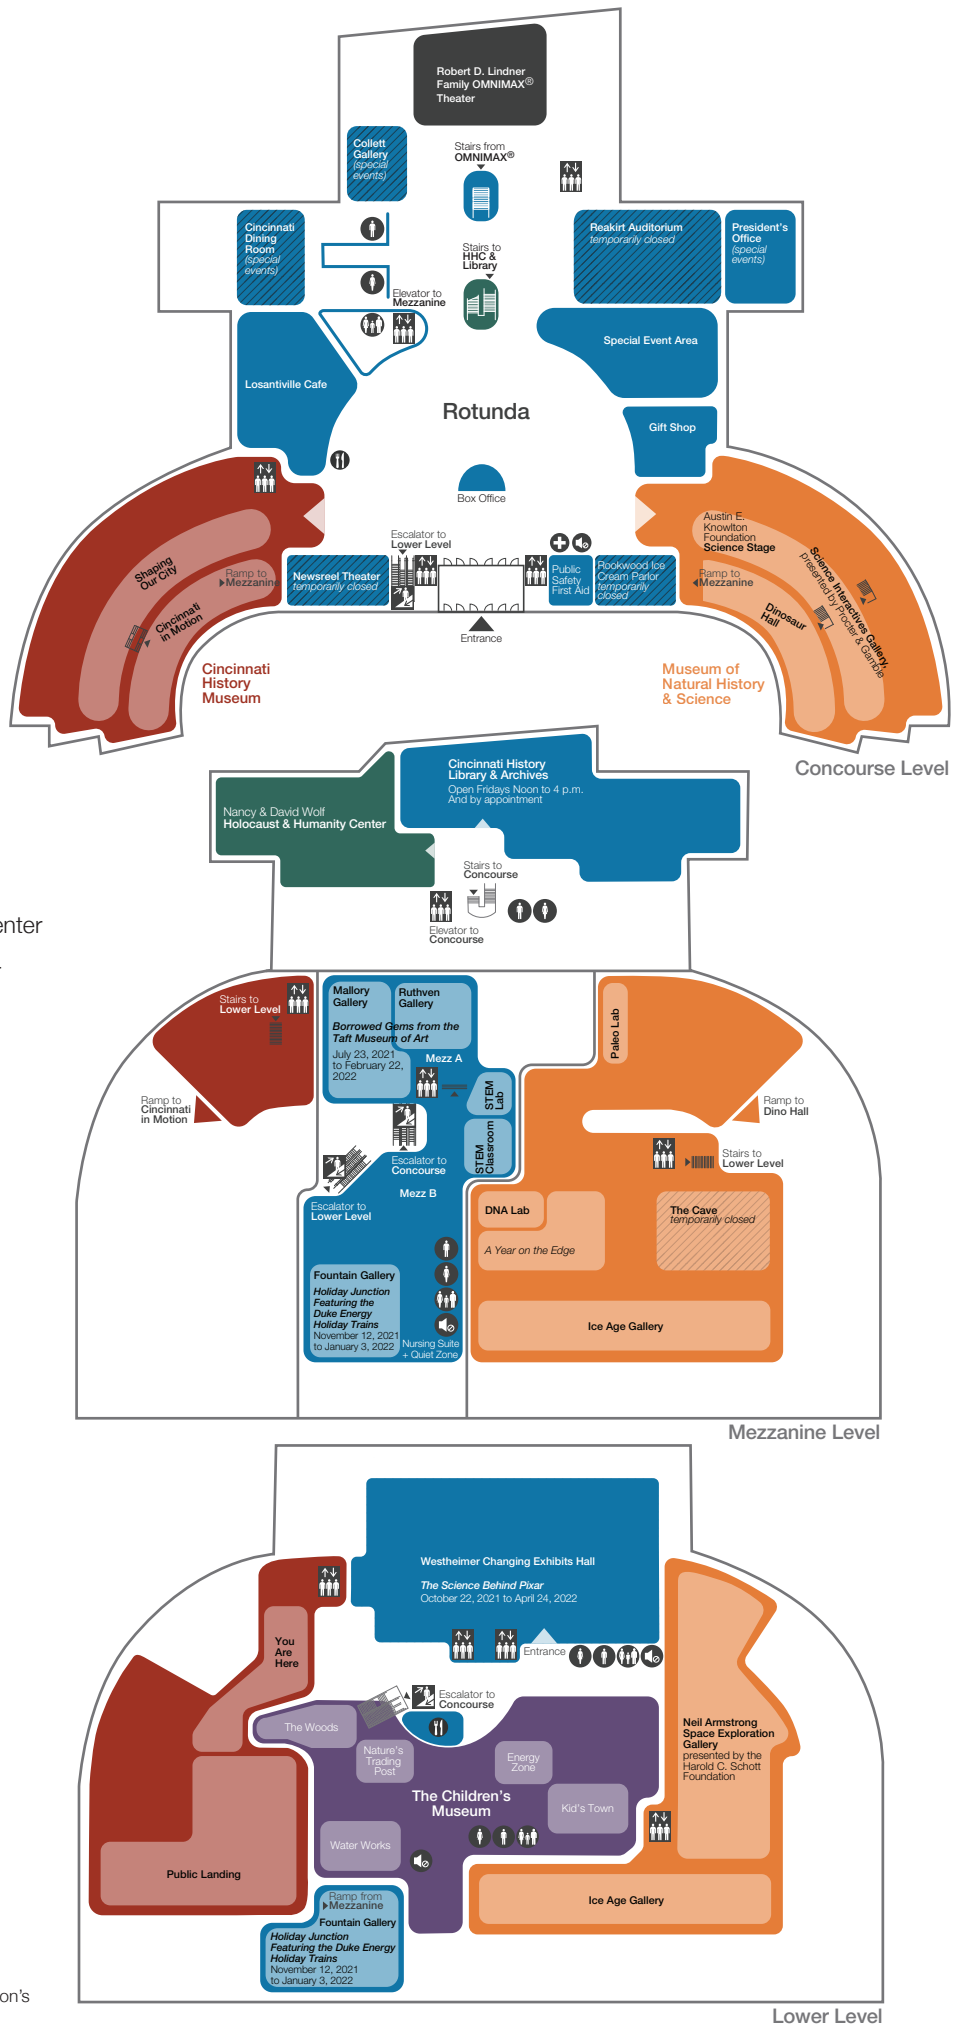

# Union Terminal Map

- Museum of Natural History & Science
- Cincinnati History Museum
- The Children's Museum
- Nancy & David Wolf Holocaust & Humanity Center
- Robert D. Lindner Family OMNIMAX® Theater
- Temporarily Closed
- Elevators
- Escalators
- Accessible Ramps
- Quiet Zone + Nursing Suite
- Restrooms
- Food
- First Aid