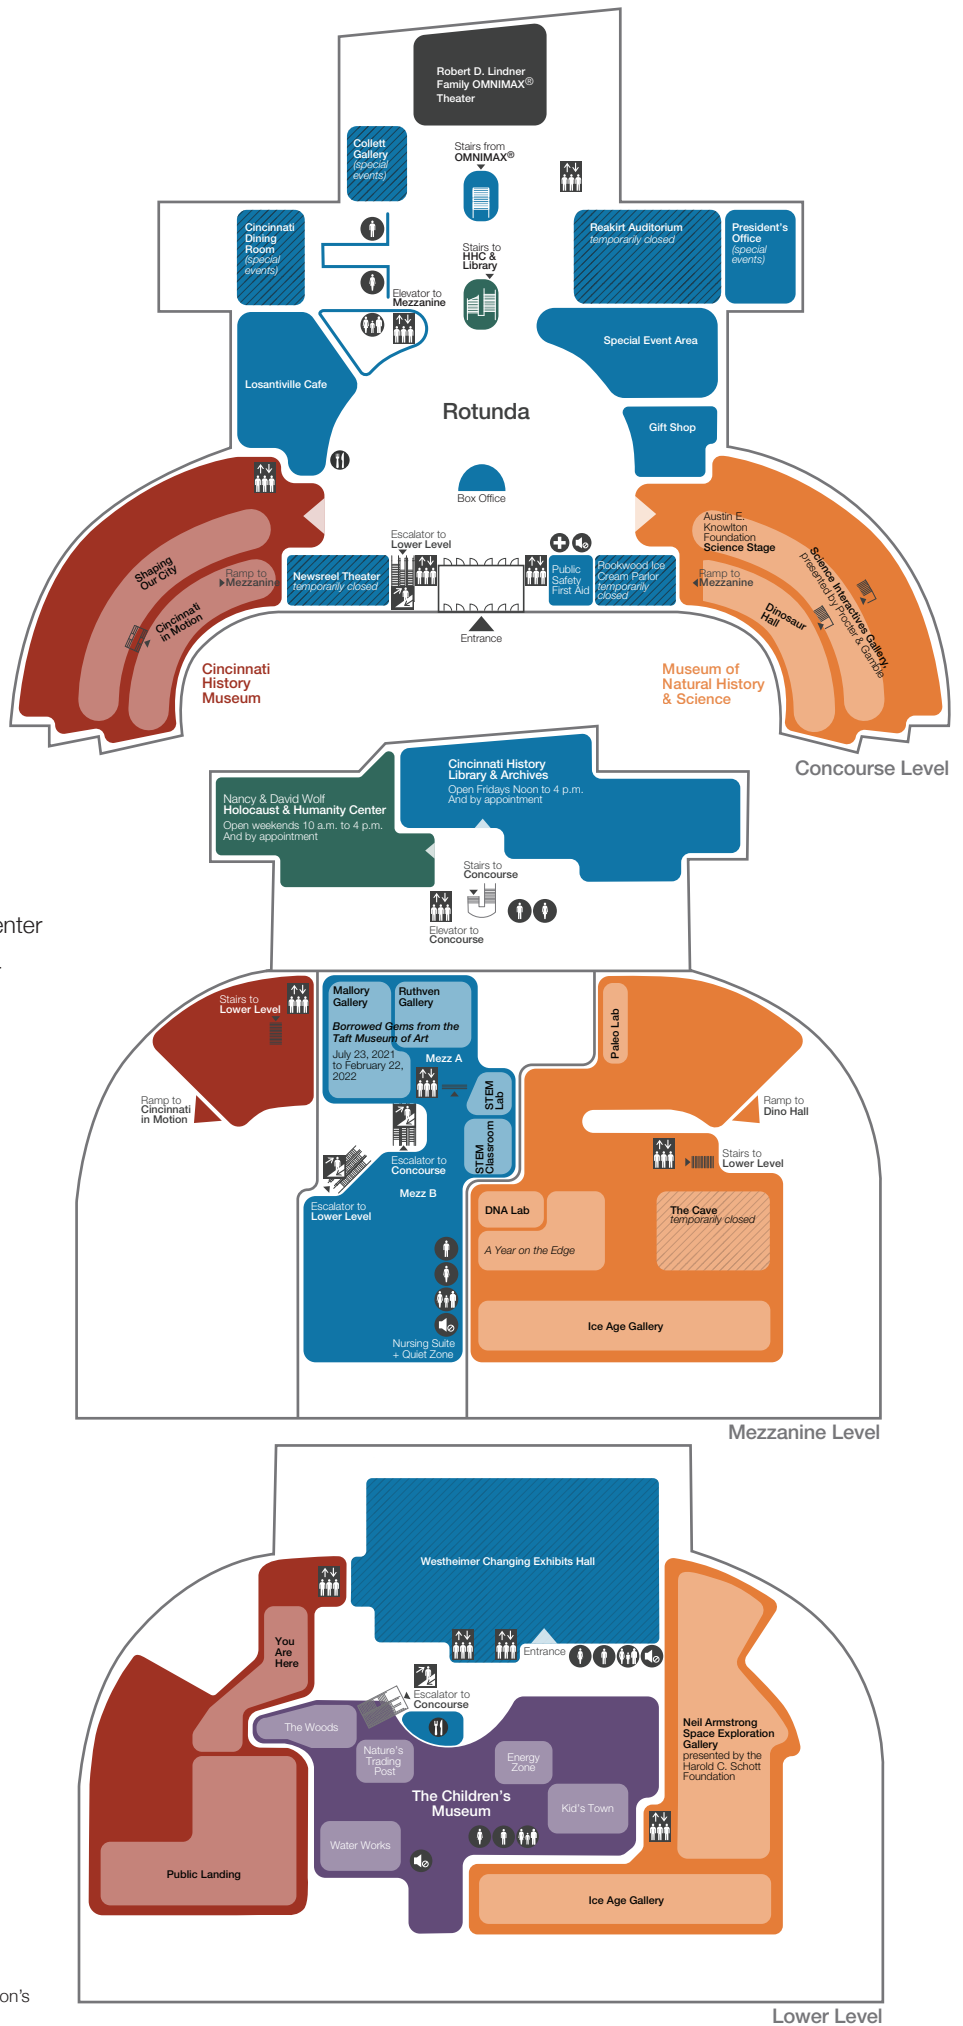

Union Terminal Map

- Museum of Natural History & Science
- Cincinnati History Museum
- The Children's Museum
- Nancy & David Wolf Holocaust & Humanity Center
- Robert D. Lindner Family OMNIMAX® Theater
- Temporarily Closed
- Elevators
- Escalators
- Accessible Ramps
- Quiet Zone + Nursing Suite
- Restrooms
- Food
- First Aid