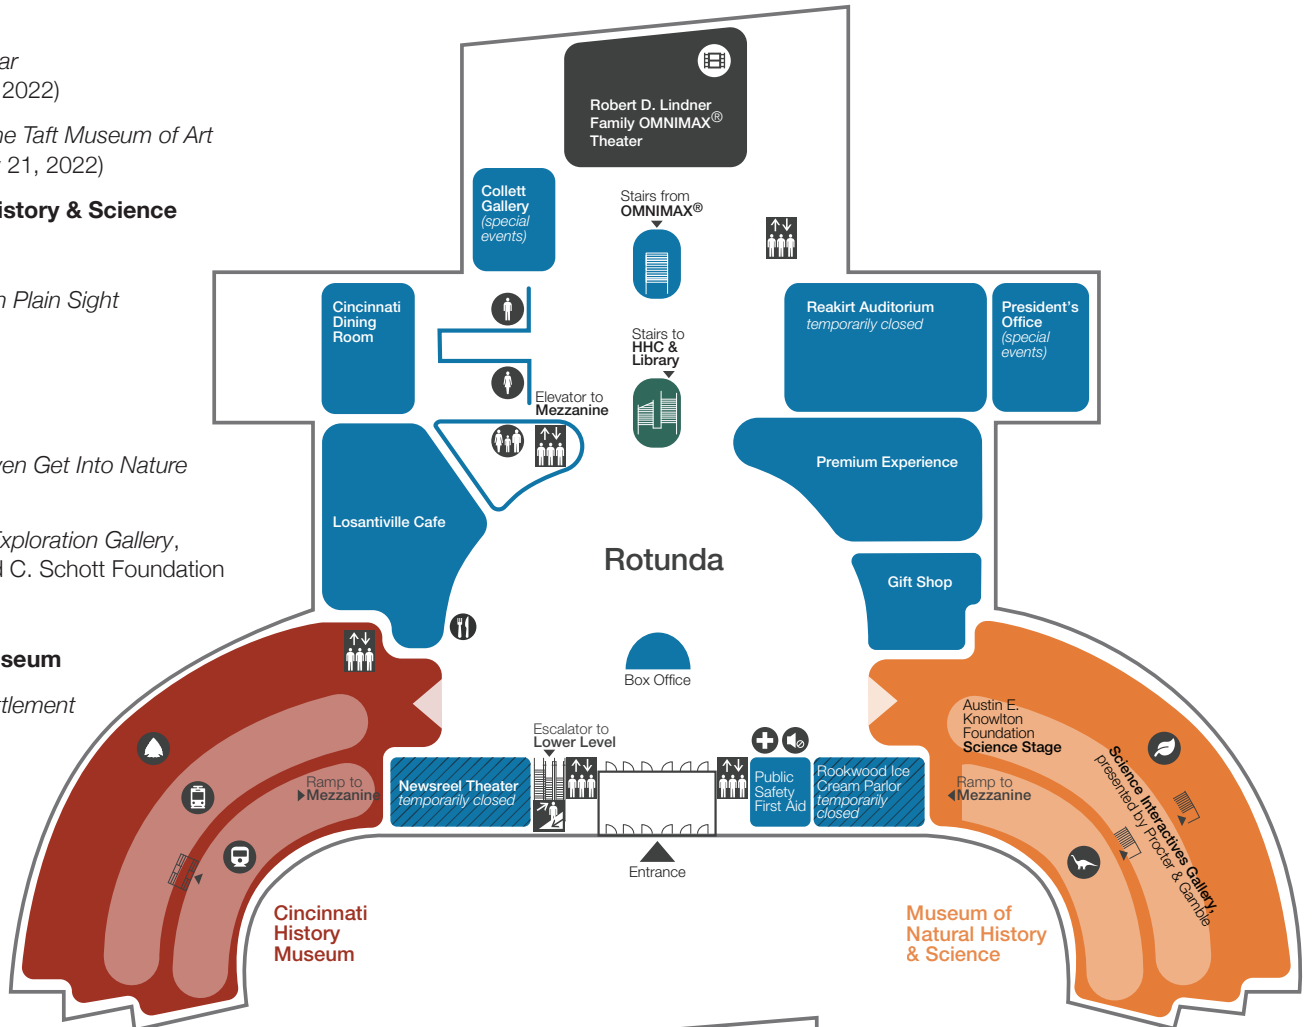

Union Terminal Map

Featured Exhibitions

-  *The Science Behind Pixar*
(Open through April 24, 2022)
-  *Borrowed Gems from the Taft Museum of Art*
(Open through February 21, 2022)
-  **Museum of Natural History & Science**
-  *A Year on the Edge*
-  *Ancient Worlds Hiding in Plain Sight*
(Coming 2023)
-  *Dinosaur Hall*
-  *Ice Age Gallery*
-  *John A. and Judy Ruthven Get Into Nature Gallery* (Coming 2022)
-  *Neil Armstrong Space Exploration Gallery*,
presented by the Harold C. Schott Foundation
-  *The Cave*
-  **Cincinnati History Museum**
-  *Archaeology & Early Settlement Gallery* (Coming 2024)
-  *Cincinnati in Motion*
-  *Made in Cincinnati* (Coming 2022)
-  *Public Landing*
-  *Shaping Our City*
-  *You Are Here*
-  **The Children's Museum**
-  Nancy & David Wolf Holocaust
& Humanity Center
-  Robert D. Lindner Family OMNIMAX® Theater
-  Temporarily Closed
-  Elevators
-  Escalators
-  Accessible Ramps
-  Quiet Zone + Nursing Suite
-  Restrooms
-  Food
-  First Aid

Concourse Level

Mezzanine Level

Lower Level