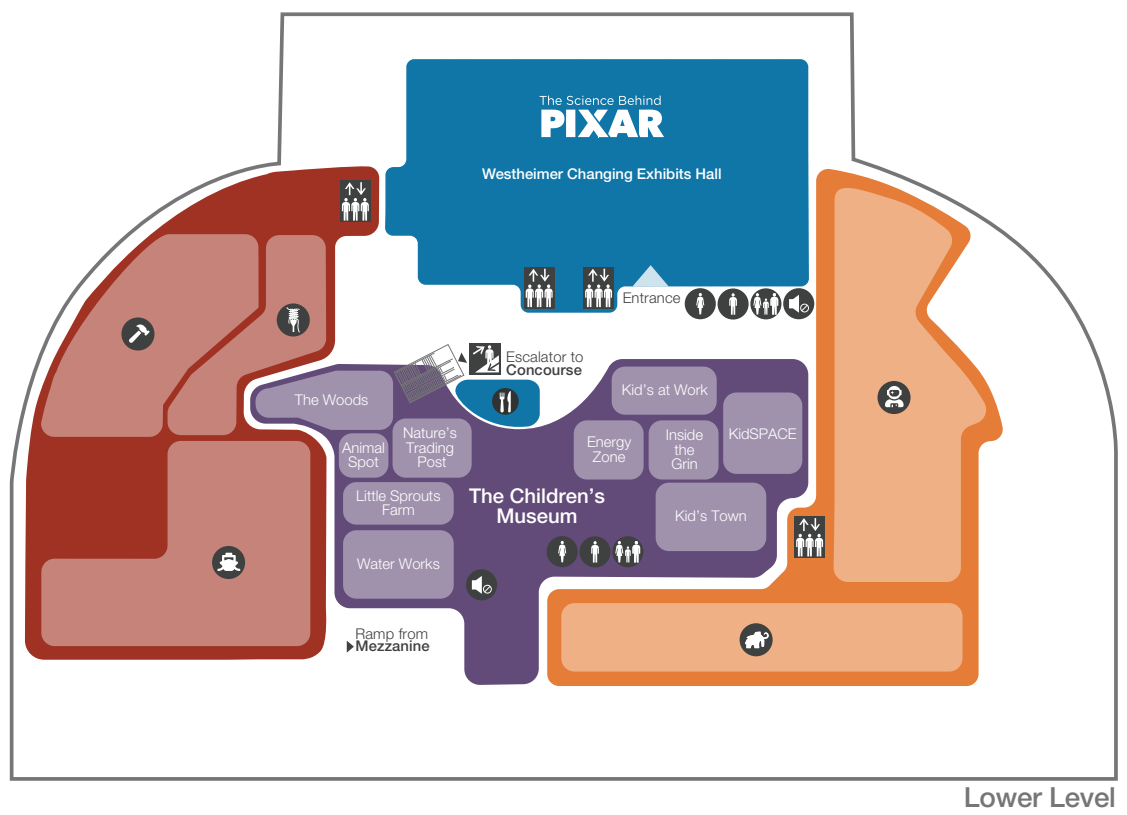

Union Terminal Map

Featured Exhibitions

-  *The Science Behind Pixar*
(Open through April 24, 2022)
-  *Borrowed Gems from the Taft Museum of Art*
(Open through February 21, 2022)
-  **Museum of Natural History & Science**
-  *A Year on the Edge*
-  *Ancient Worlds Hiding in Plain Sight*
(Coming 2023)
-  *Dinosaur Hall*
-  *Ice Age Gallery*
-  *John A. and Judy Ruthven Get Into Nature Gallery* (Coming 2022)
-  *Neil Armstrong Space Exploration Gallery*,
presented by the Harold C. Schott Foundation
-  *The Cave*
-  **Cincinnati History Museum**
-  *Archaeology & Early Settlement Gallery* (Coming 2024)
-  *Cincinnati in Motion*
-  *Made in Cincinnati* (Coming 2022)
-  *Public Landing*
-  *Shaping Our City*
-  *You Are Here*
-  **The Children's Museum**
-  Nancy & David Wolf Holocaust
& Humanity Center
-  Robert D. Lindner Family OMNIMAX® Theater
-  Temporarily Closed
-  Elevators
-  Escalators
-  Accessible Ramps
-  Quiet Zone + Nursing Suite
-  Restrooms
-  Food
-  First Aid

Concourse Level

Mezzanine Level

Lower Level