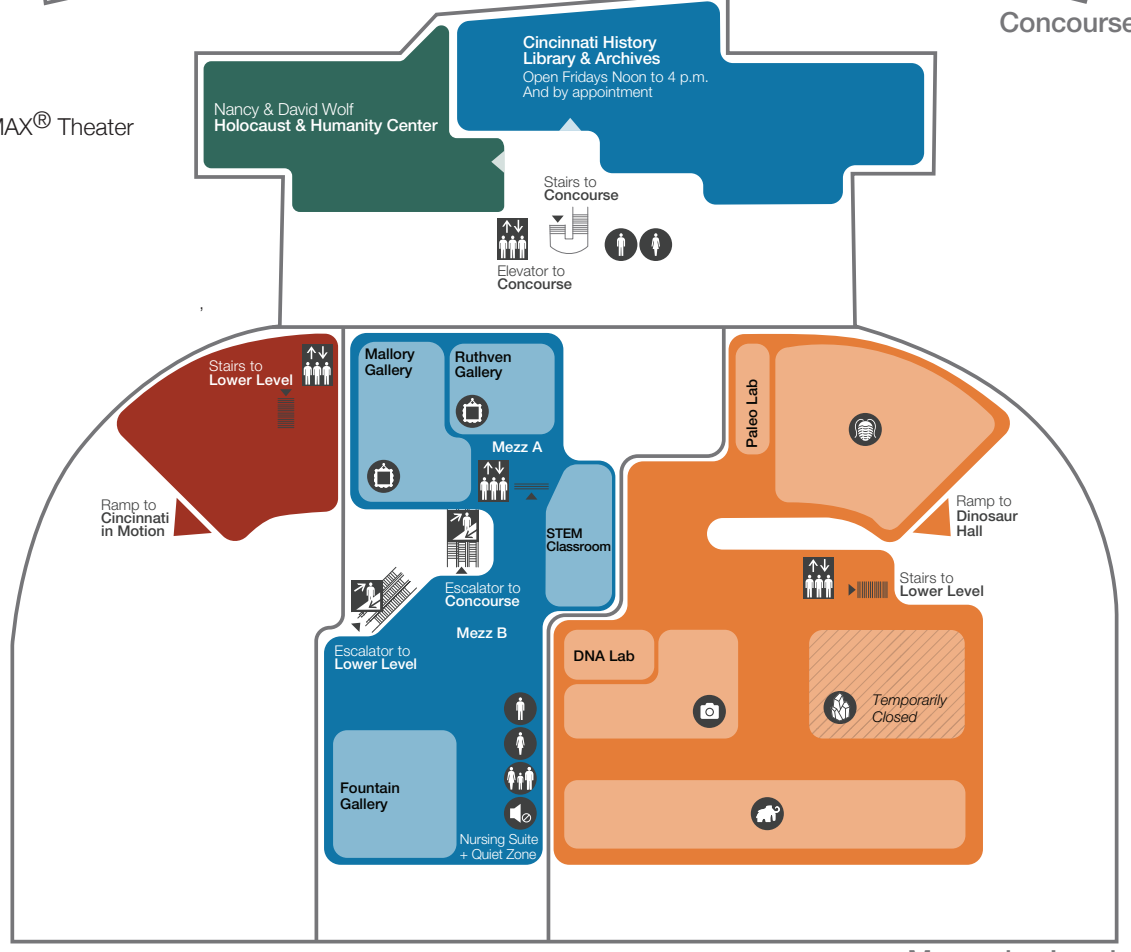

Union Terminal Map

Featured Exhibitions

-  *The Science Behind Pixar*
(Open through April 24, 2022)
-  *Borrowed Gems from the Taft Museum of Art*
(Open through February 21, 2022)
-  **Museum of Natural History & Science**
-  *A Year on the Edge*
-  *Ancient Worlds Hiding in Plain Sight*
(Coming 2023)
-  *Dinosaur Hall*
-  *Ice Age Gallery*
-  *John A. and Judy Ruthven Get Into Nature Gallery* (Coming 2022)
-  *Neil Armstrong Space Exploration Gallery*,
presented by the Harold C. Schott Foundation
-  *The Cave*
-  **Cincinnati History Museum**
-  *Archaeology & Early Settlement Gallery* (Coming 2024)
-  *Cincinnati in Motion*
-  *Made in Cincinnati* (Coming 2022)
-  *Public Landing*
-  *Shaping Our City*
-  *You Are Here*
-  **The Children's Museum**
-  Nancy & David Wolf Holocaust
& Humanity Center
-  Robert D. Lindner Family OMNIMAX® Theater
-  Temporarily Closed
-  Elevators
-  Escalators
-  Accessible Ramps
-  Quiet Zone + Nursing Suite
-  Restrooms
-  Food
-  First Aid

Concourse Level

Mezzanine Level

Lower Level